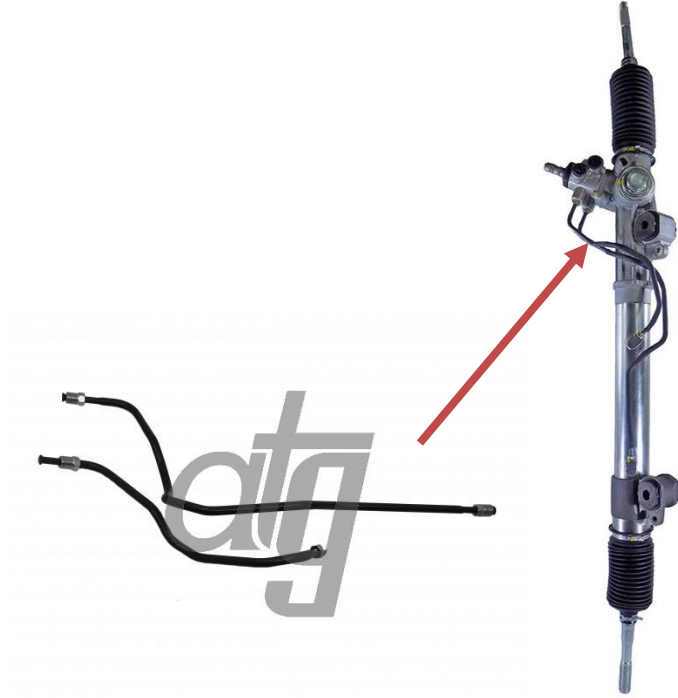

Power steering rack hard lines (tubes) Part No. 20120044

Application
LEXUS LX 470 1998-2007 TOYOTA Land Cruiser 100 1998-2007

FITS THE FOLLOWING

Steering rack part number	Crossreferences	Application
ATGR22861RB	TOYOTA 4420060120, 4425060120, 4420060100, 4425060100	Lexus LX (J100) (1998 - 2007) Toyota Land Cruiser 100 (1998 - 2007)